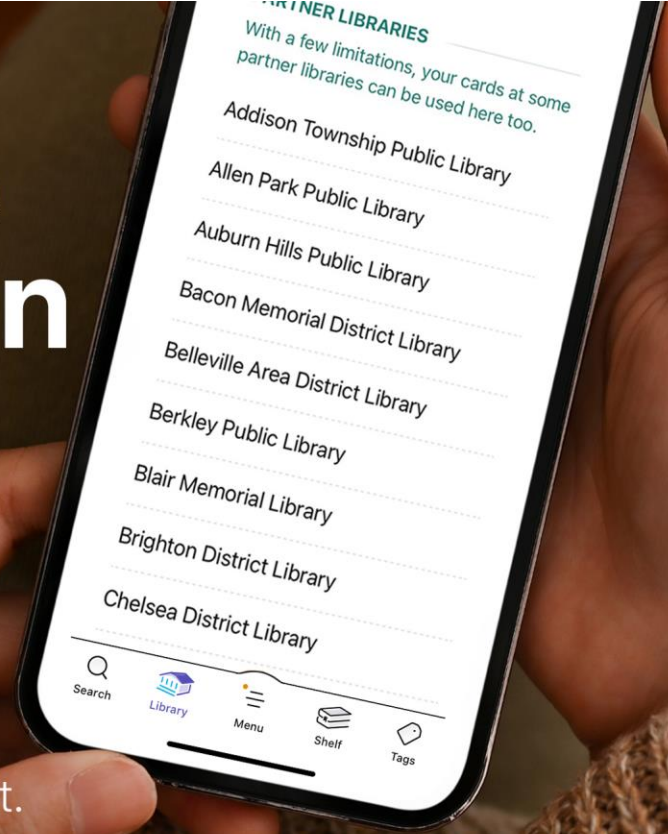

# You now have access to even more books!

## To add your card for a partner library:

1. Go to  > Add Library
2. Search for the partner library and open it.
3. Tap Sign In With My Card.
4. Under "Partner Libraries," choose your home library from the list and sign in.

**Libby.**

The library reading app.

Get more access with your [enter library name] library card!  
Borrow titles from any of these collections:

- Bay County Library System
- Download Destination
- Genesee District Library
- Great Lakes Digital Libraries
- Jackson District Library
- Lakeland Digital Library
- Metro Net Library Consortium
- Mideastern Michigan Library Consortium
- Midwest Collaborative for Library Services
- Southwest Michigan Digital Library
- St. Clair County Library
- Suburban Library Cooperative
- Traverse Area District Library
- Up North Digital Library
- White Pine Library Cooperative
- Woodlands Downloadable Library